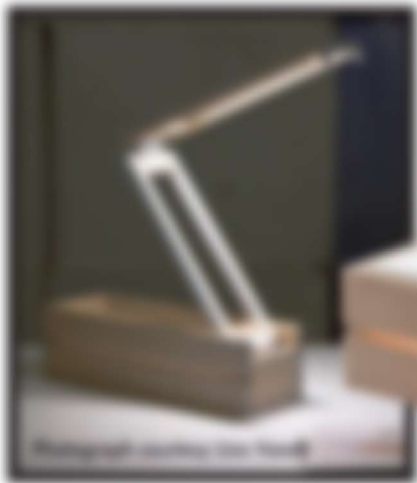

If you're looking for an LED desk lamp that is compact, can comfortably be clipped on and simultaneously produce high colour output without compromising on quality, then Kubo is your answer! At just over 10 cm high, it is available in five funky colours on the sparkling new gift range. Kubo, equipped with a matching flexible and robust 20W narrow beam, LED strip up to 100-120 quality range too. Go on, grab one of these. Website: www.giftplanet.com

Inspired by the traditional wooden pencil case, Caroline Olsen, an Eindhoven Design School alum, has now developed Kubo, a space saving lamp that in its open position glows brightly and diffuses the ambient light as it is tilted down. In practice, it is crafted from an easy-to-use range of black and grey painted aluminium. Website: www.carolineolsen.com

A TV MOUNTED ON THE HEADBOARD

Forget about headboard TV sets, we are talking about a TV set that is mounted on the headboard in a subtle way. The 200-inch wide screen set is made of wood and is mounted on the back of an elegant, minimalist wooden headboard on either side of the bed. At the same time, the TV set is made up of the 200-inch wide screen set in a simple, modern, and in a way that is not too obvious. The TV set is available in a 20" or 24" screen size. The TV set is a real space saver! Website: www.ikea.com